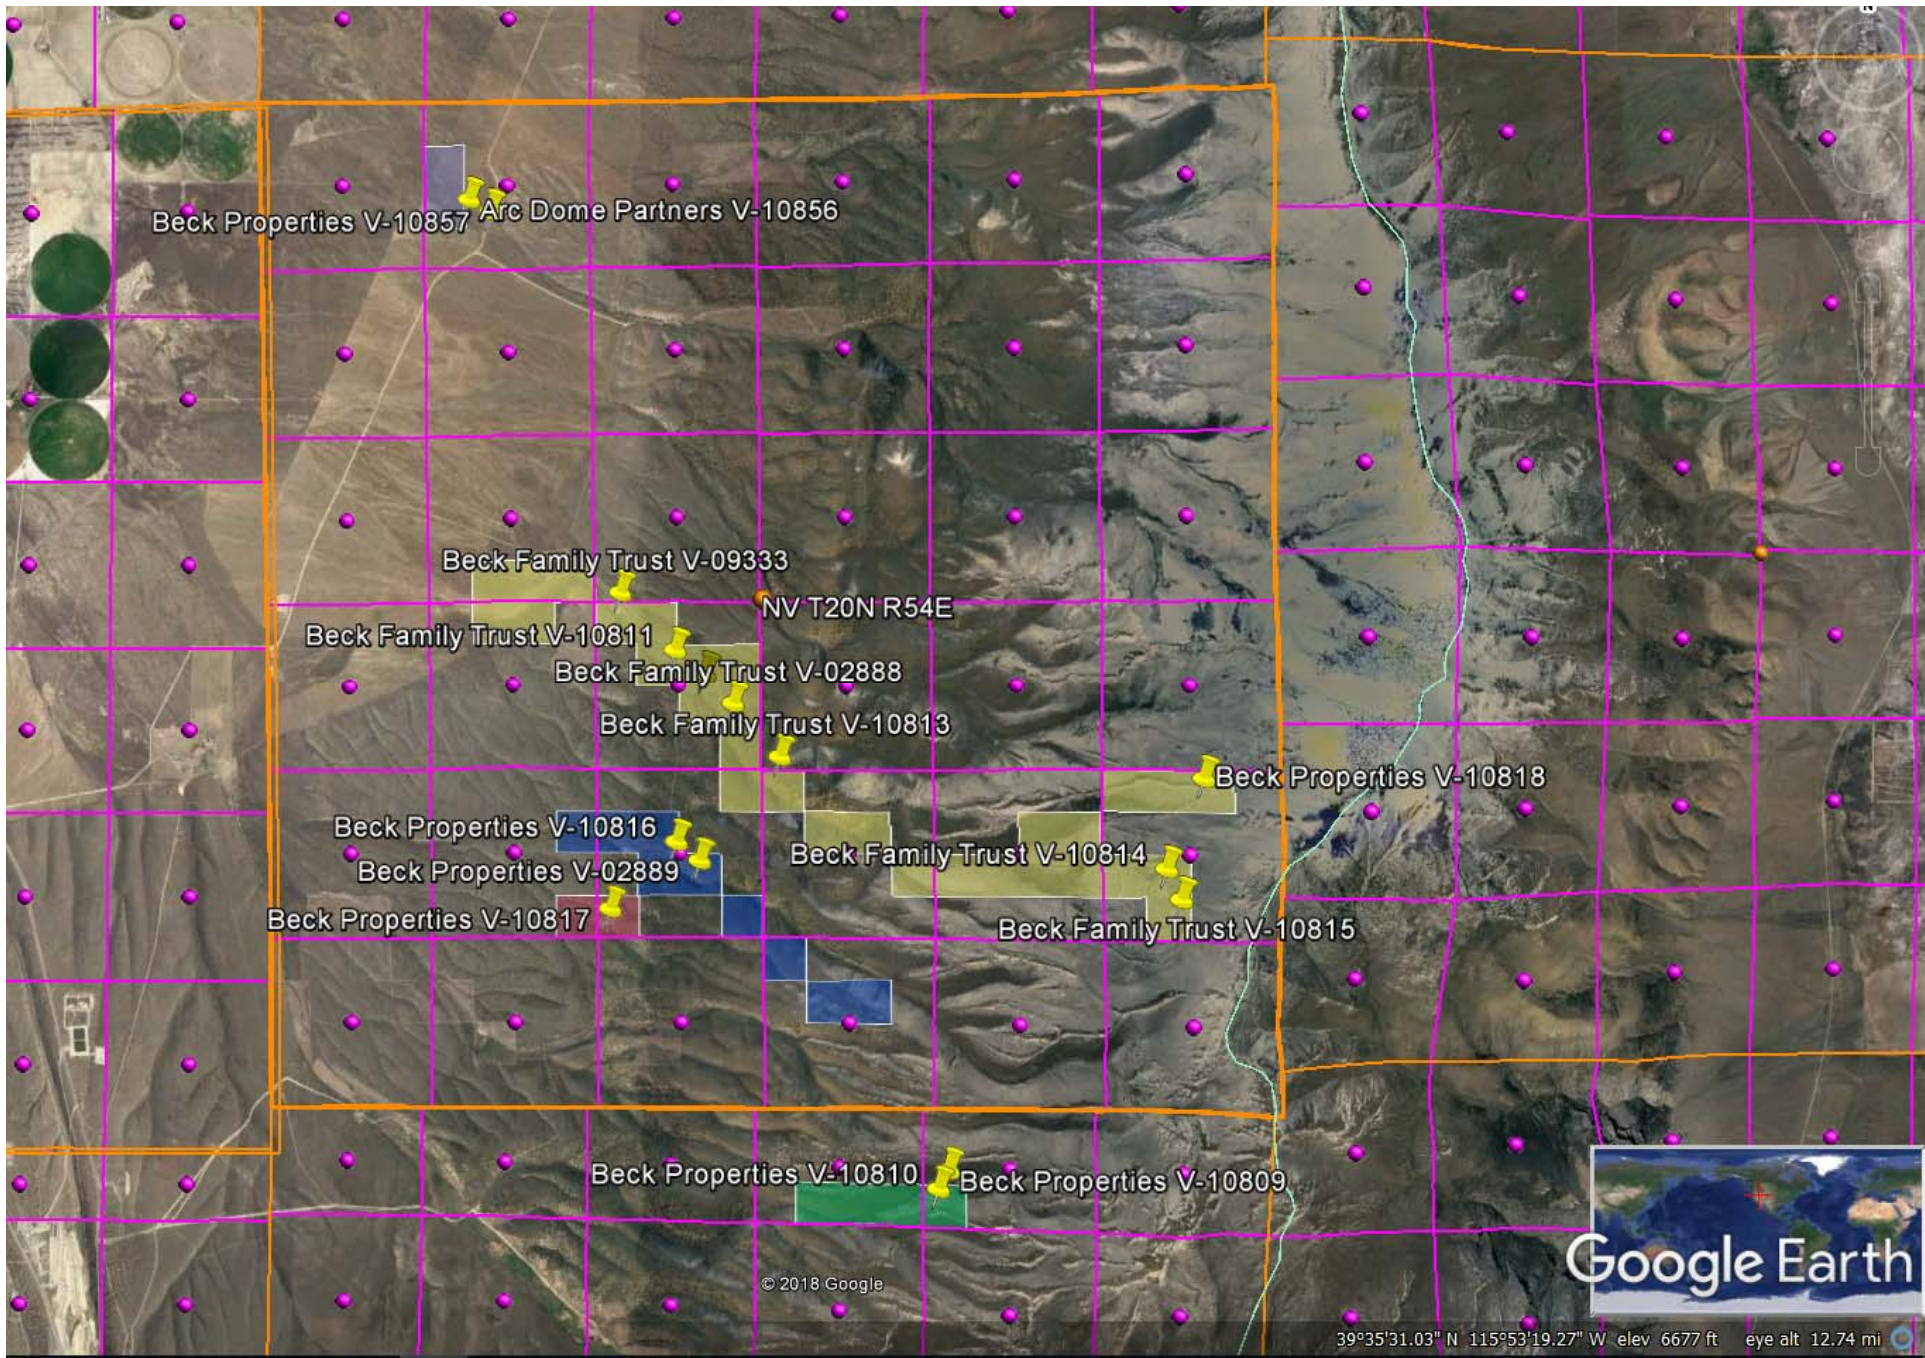

# T20N & T19N, R54E

1/30/2019 4:48:45 PM

1:72,224

Surface Management Agency

Department Of Defense (DOD)

US Forest Service (USFS)

Alaska Native Allotment

Bureau of Land Management (BLM)

Compiled by the Bureau of Land Management (BLM), National Operations

Web AppBuilder for ArcGIS

□ : Coleman/ Lower Cottonwood Ranch

□ : Nager Ranch

□ Pastorino Lower Italian Ranch

□ : Torre Creek Ranch

□ : Rodini Ranch