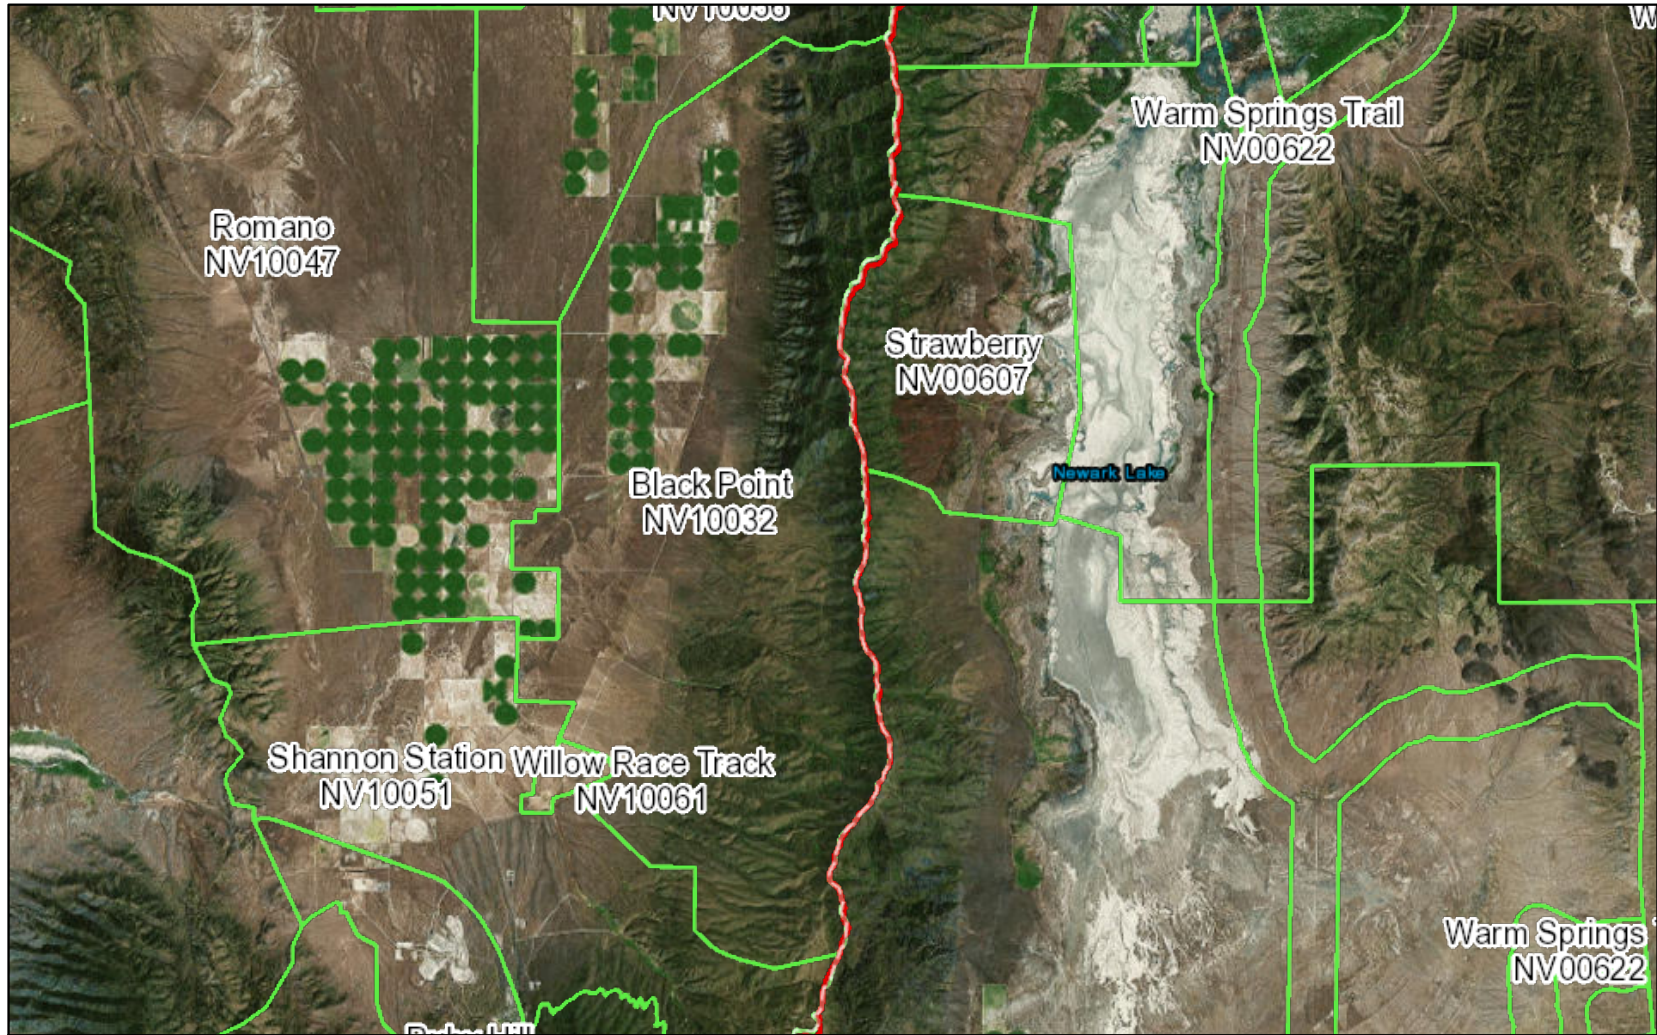

Grazing Permit Overview

1/30/2019 1:46:31 PM

BLM Administrative Unit Other Boundary	BLM Administrative Unit State Boundary	Field
BLM Administrative Unit Field Boundary	BLM Administrative Unit Office Points	District
BLM Administrative Unit District Boundary	Other	State

Compiled by the Bureau of Land Management (BLM), National Operations

Web AppBuilder for ArcGIS
BLM Energy, Minerals & Realty Management | Compiled by the Bureau of Land Management (BLM), National Operations Center (NOC), OC-530. | Bureau of Land Management | Compiled by the Bureau of Land Management (BLM), National Operations Center