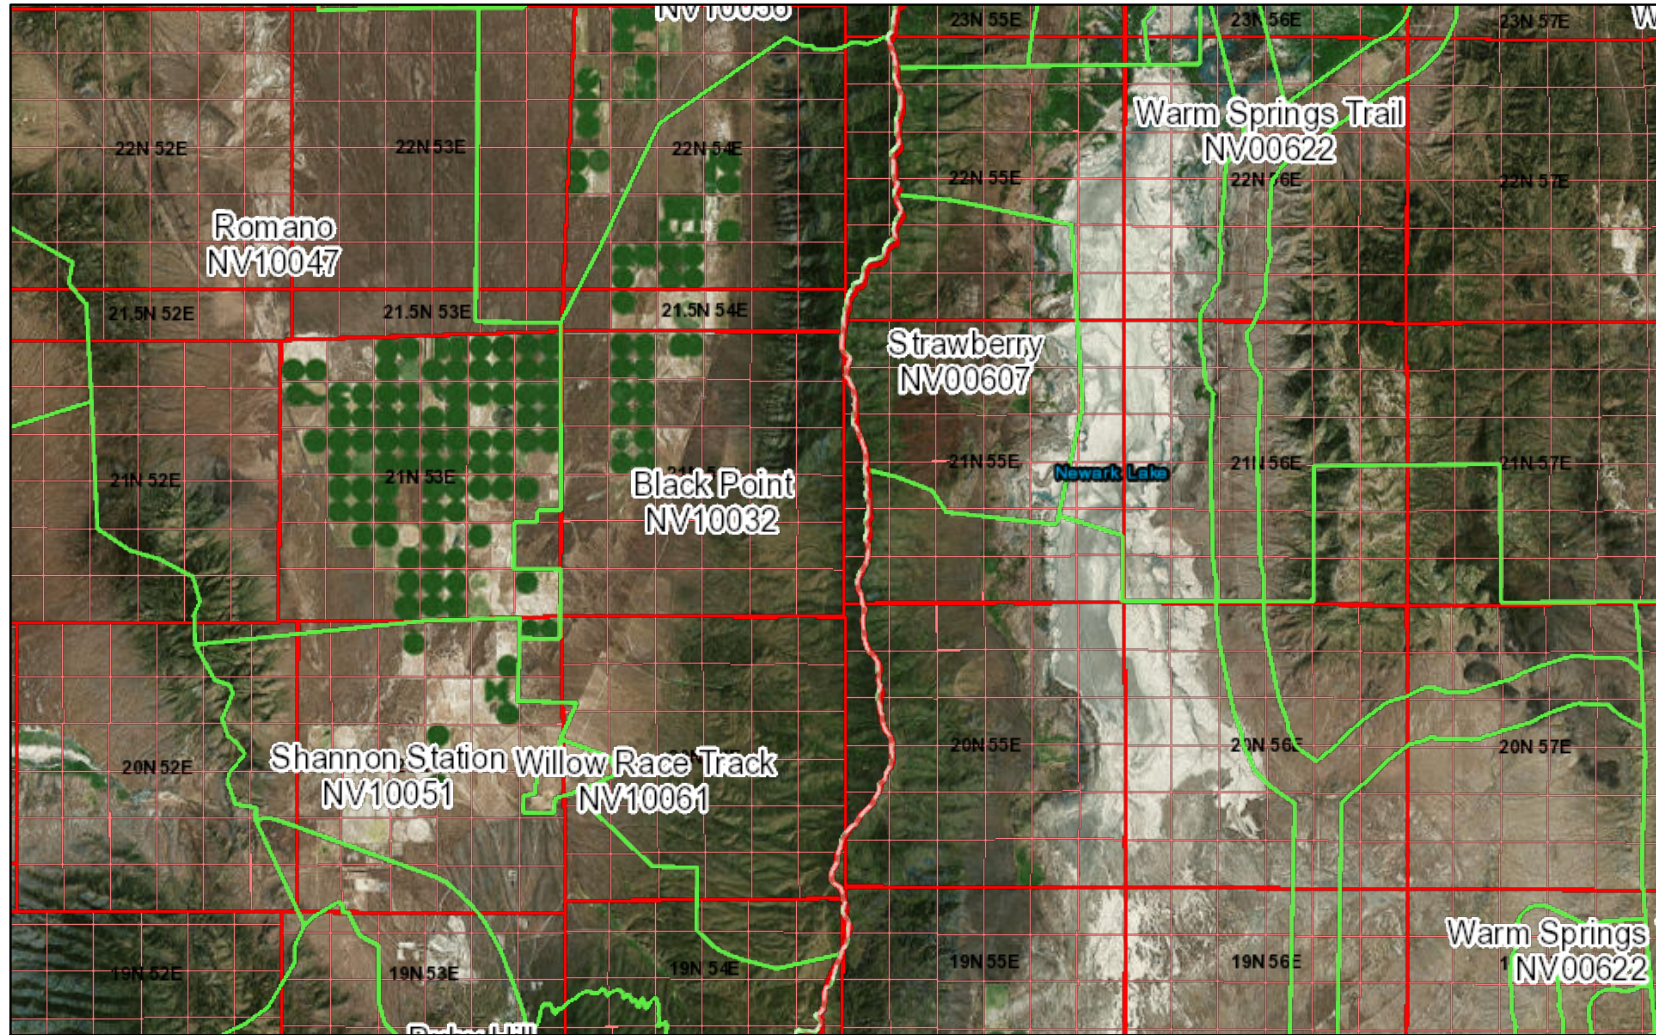

# Grazing Permit PLSS Overlay

1/30/2019 1:47:52 PM

- BLM Administrative Unit Other Boundary
- BLM Administrative Unit State Boundary
- BLM Administrative Unit Field Boundary
- BLM Administrative Unit District Boundary
- BLM Administrative Unit Office Points
- Other
- Field
- District
- State

Compiled by the Bureau of Land Management (BLM), National Operations

Web AppBuilder for ArcGIS

□ : Coleman/ Lower Cottonwood Ranch

□ : Nager Ranch

□ Pastorino Lower Italian Ranch

□ : Torre Creek Ranch

□ : Rodini Ranch