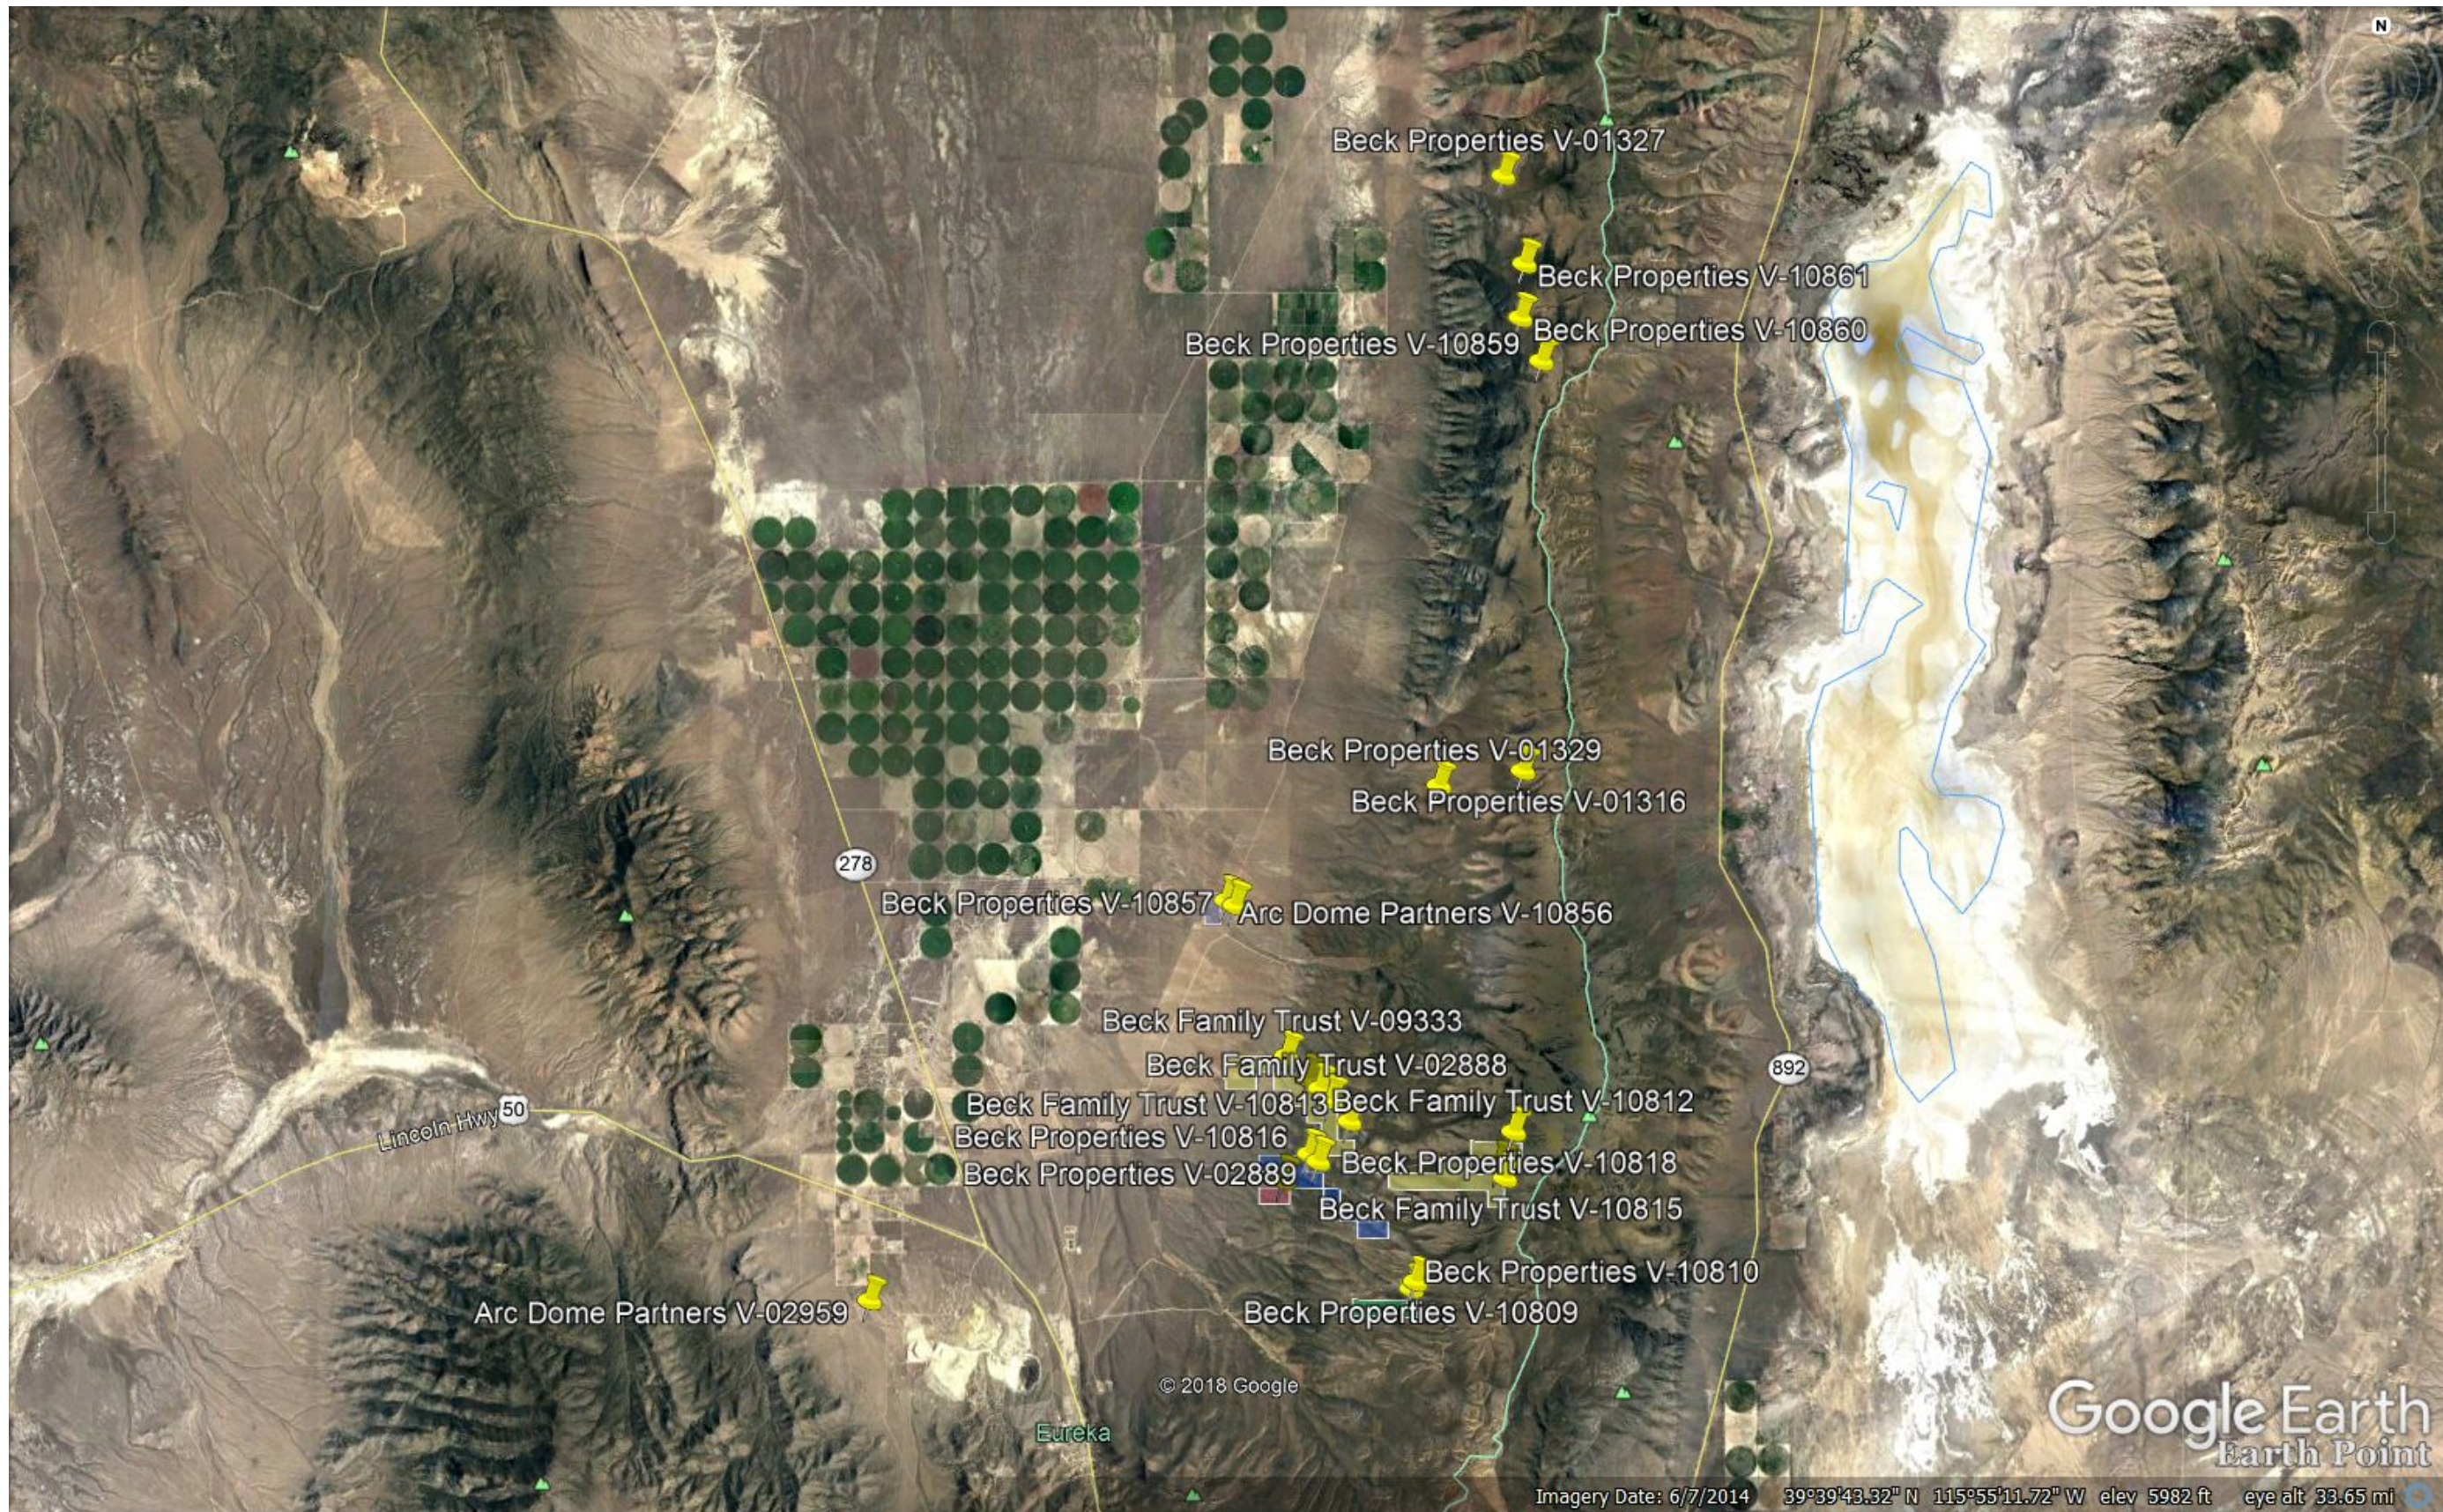

# T20N & T19N, R54E

1/30/2019 4:48:45 PM

1:72,224

Surface Management Agency

Department Of Defense (DOD)

US Forest Service (USFS)

Alaska Native Allotment

Bureau of Land Management (BLM)

Compiled by the Bureau of Land Management (BLM), National Operations

Web AppBuilder for ArcGIS

□ : Coleman/ Lower Cottonwood Ranch

□ : Nager Ranch

□ Pastorino Lower Italian Ranch

□ : Torre Creek Ranch

□ : Rodini Ranch