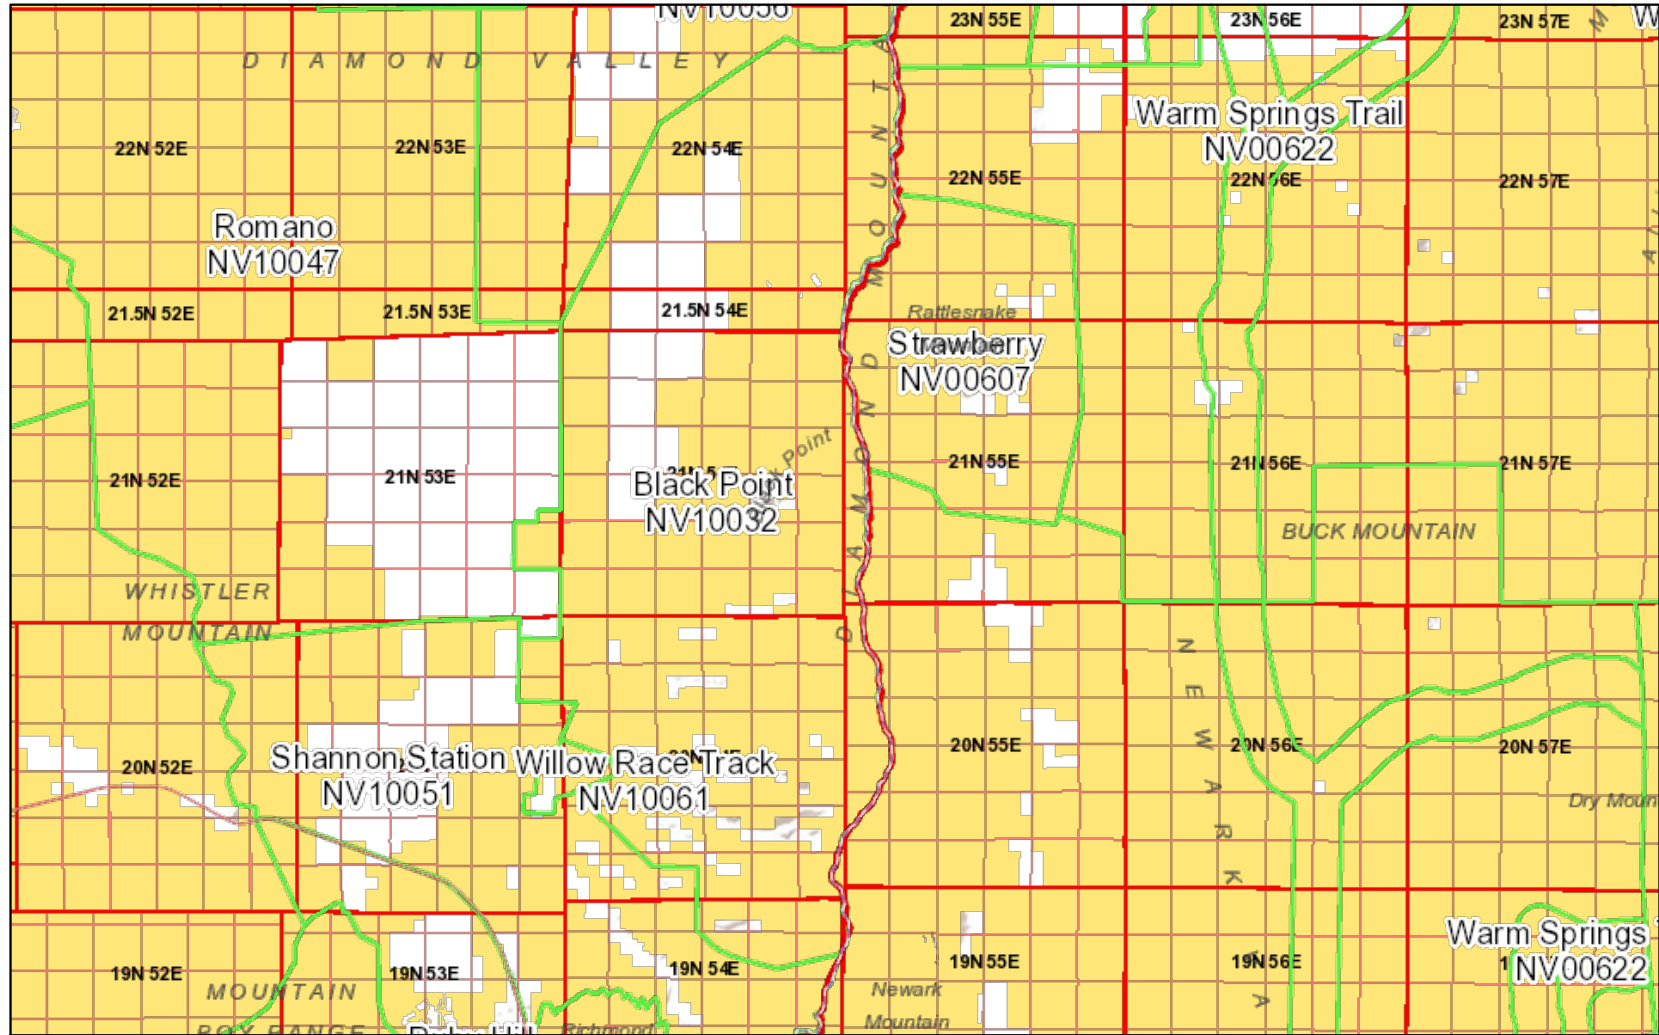

Grazing Permit Land Status

1/30/2019 1:51:32 PM

Surface Management Agency

Alaska Native Allotment

Alaska Native Lands (Patented or Interim Conveyed)

BLM Energy, Minerals & Realty Management | Compiled by the Bureau of Land Management (BLM), National Operations Center (NOC), OC-530. | Bureau of Land Management | Compiled by the Bureau of Land Management (BLM), National Operations Center

Department Of Defense (DOD)

Bureau of Land Management (BLM)

National Park Service (NPS)

US Forest Service (USFS)

US Fish and Wildlife (USFW)

Bureau of Reclamation (USBR)