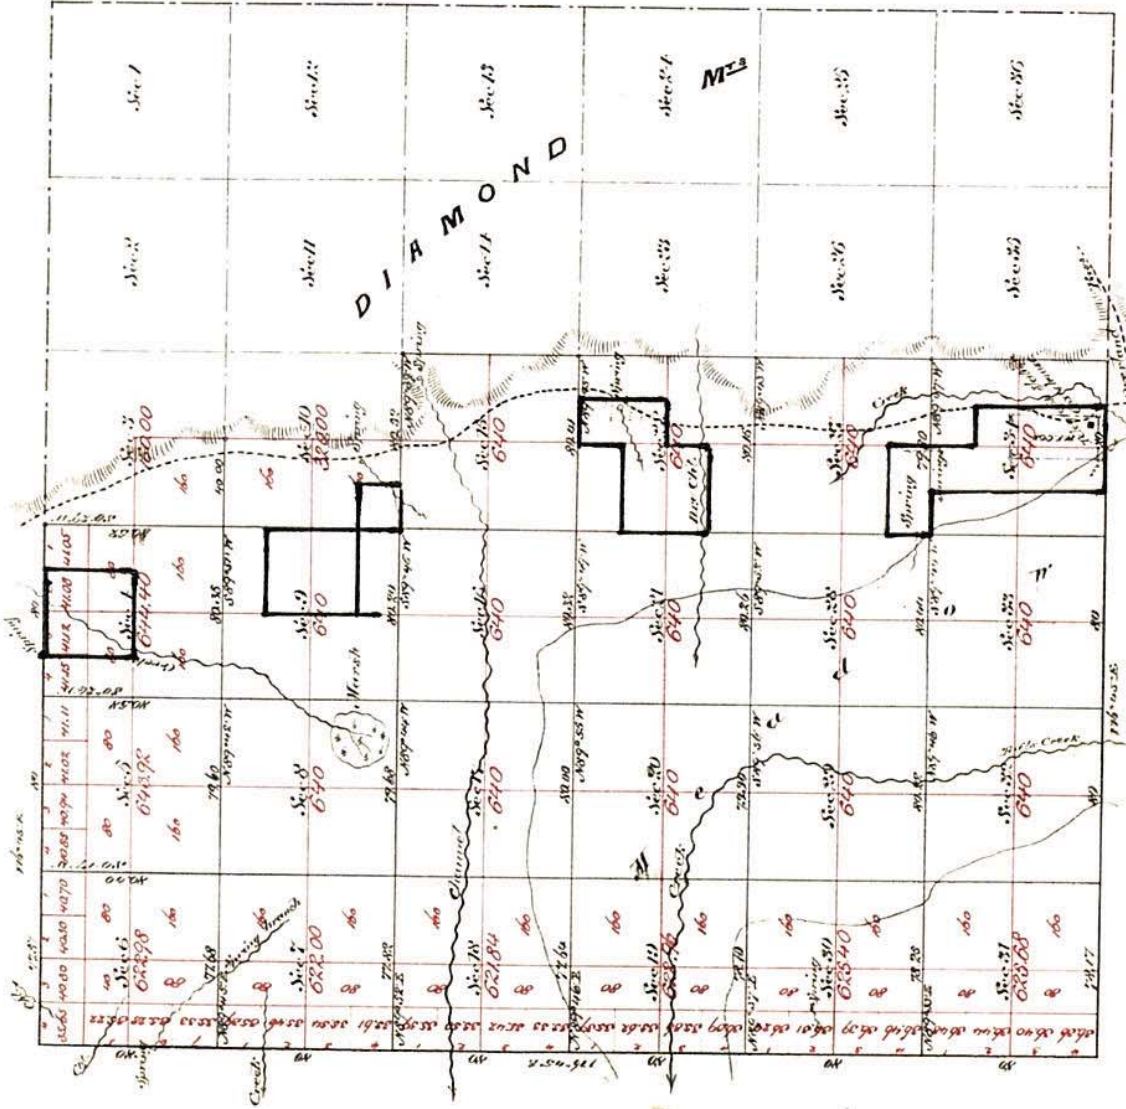

**VENT\_185**

**VENT\_185**

Township N<sup>o</sup>. 2, T. North Range N<sup>o</sup>. 3, E. East Mount Diablo Meridian

Approved June 18th 1874  
 Charles H. ...  
 Surveyor

Completed ...

Let this be a ...

Subdivided ...

...  
 ...  
 ...  
 ...

Survey	Original	Subsequent	Acres	Notes
...	...	...	...	...
...	...	...	...	...
...	...	...	...	...