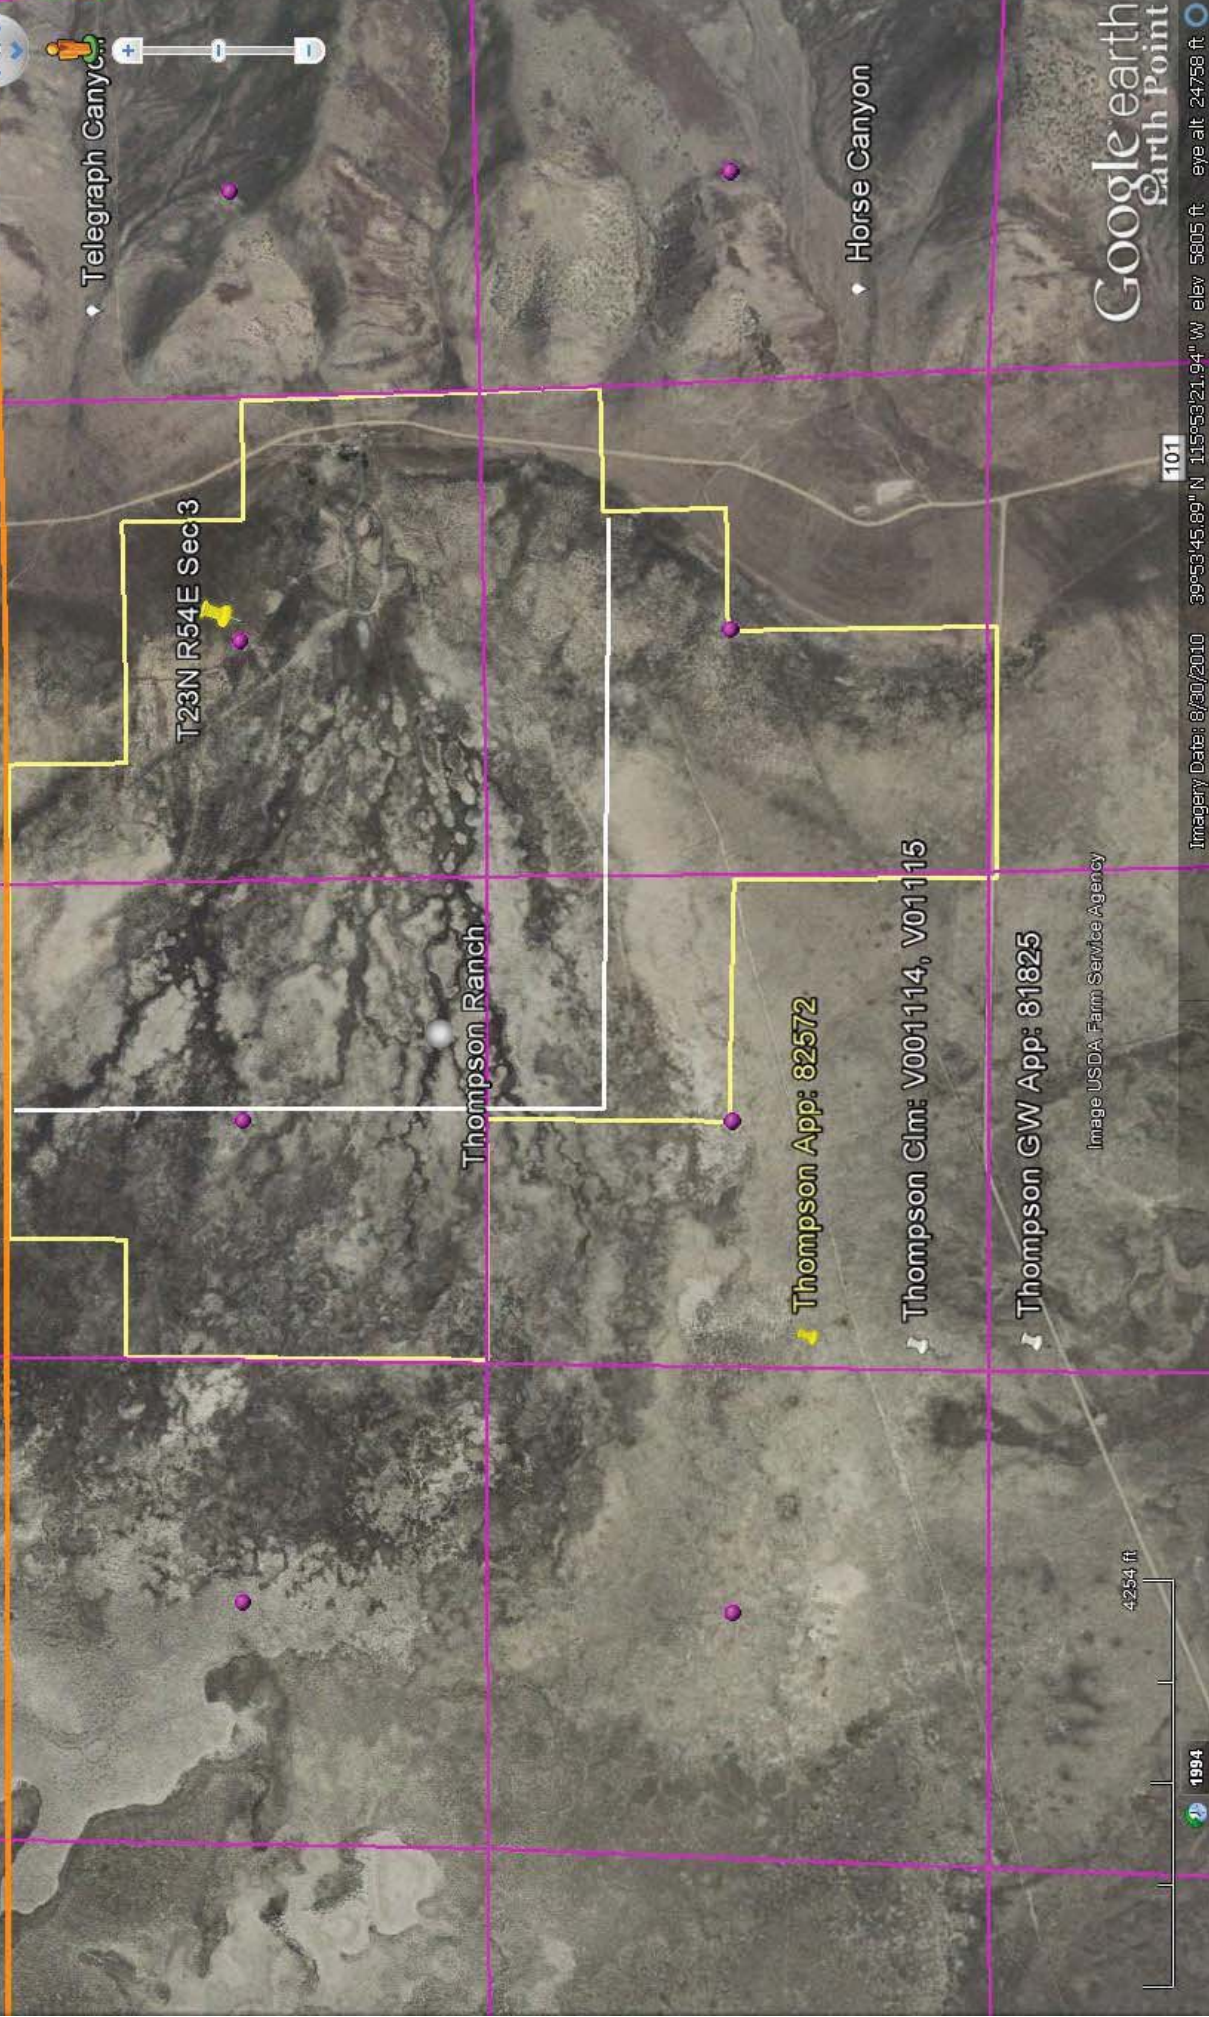

VENT_211

VENT_211

1994 10/12/2006 2012

Image USDA Farm Service Agency

4254 ft

101

Imagery Date: 5/24/2006 39°53'45.189" N 115°53'21.94" W elev 5805 ft eye alt 24758 ft

Google earth
Earth Point

9/11/2010
1994 2012

Telegraph Canyon

T23N R54E Sec3

Thompson Ranch

Thompson App: 82572

Thompson Clm: V001114, V01115

Thompson GW App: 81825

Image USDA Farm Service Agency

4254 ft

1994

101

Imagery Date: 8/30/2010 39°53'45.189" N 115°53'21.94" W elev 5805 ft eye alt 24758 ft

Google earth
Earth Point

EDB Ex. 414

Page 4 of 5