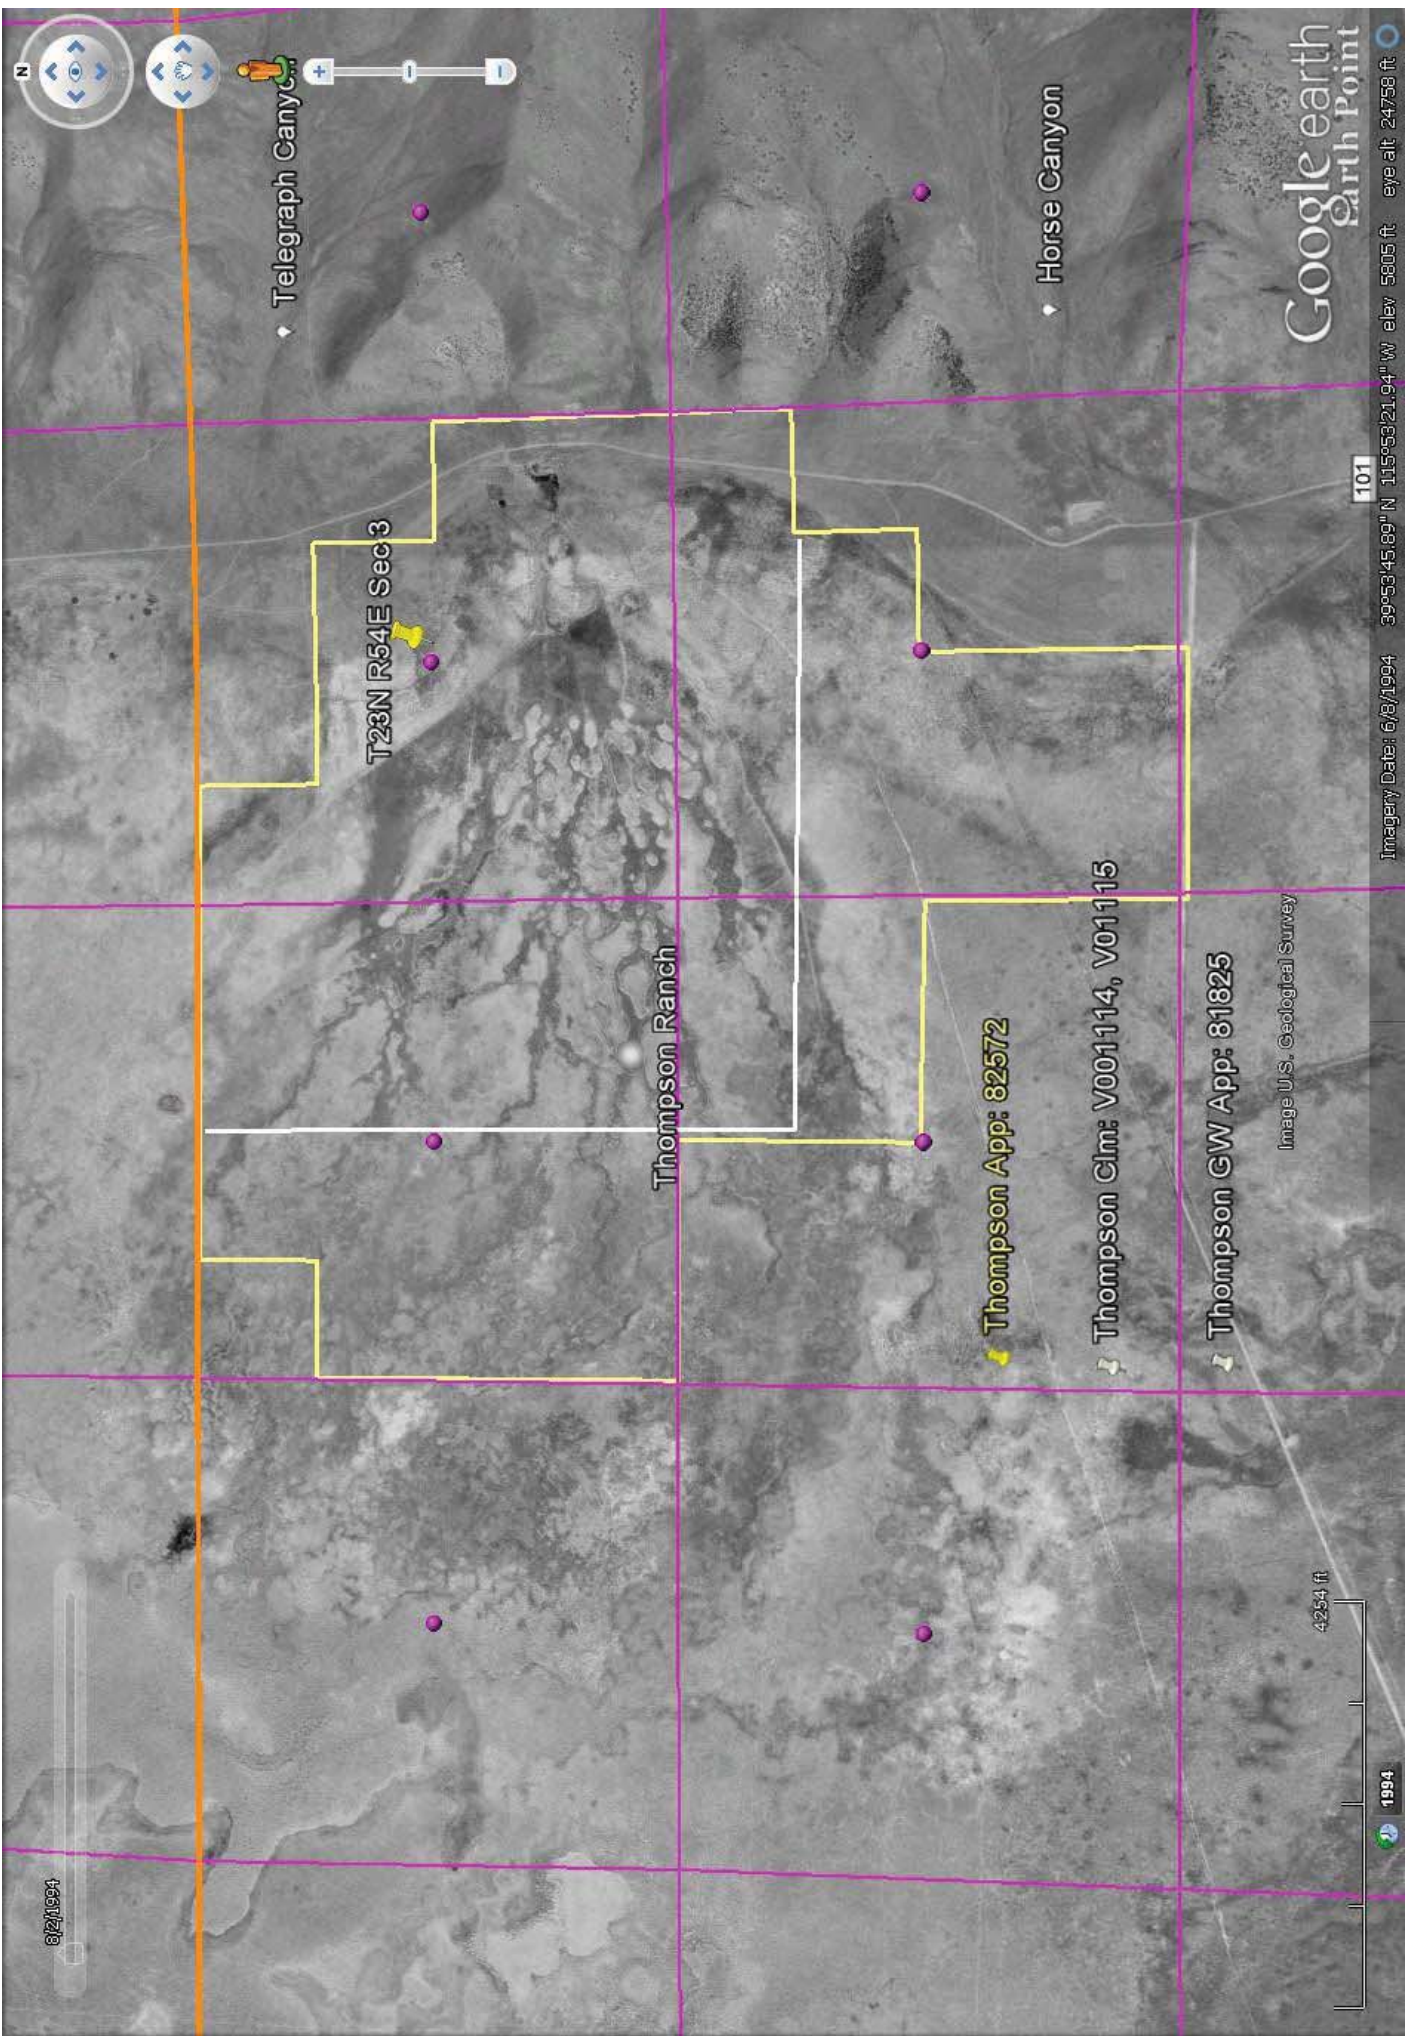

VENT_211

VENT_211

1994 10/12/2006 2012

Image USDA Farm Service Agency

4254 ft

101

Imagery Date: 5/24/2006 39°53'45.189" N 115°53'21.94" W elev 5805 ft eye alt 24758 ft

Google earth
Earth Point

9/11/2010
1994 2012

Telegraph Canyon

T23N R54E Sec3

Thompson Ranch

Thompson App: 82572

Thompson Clm: V001114, V01115

Thompson GW App: 81825

Image USDA Farm Service Agency

4254 ft

1994

101

Imagery Date: 8/30/2010 39°53'45.189" N 115°53'21.94" W elev 5805 ft eye alt 24758 ft

Google earth
Earth Point

EDB Ex. 414

Page 4 of 5