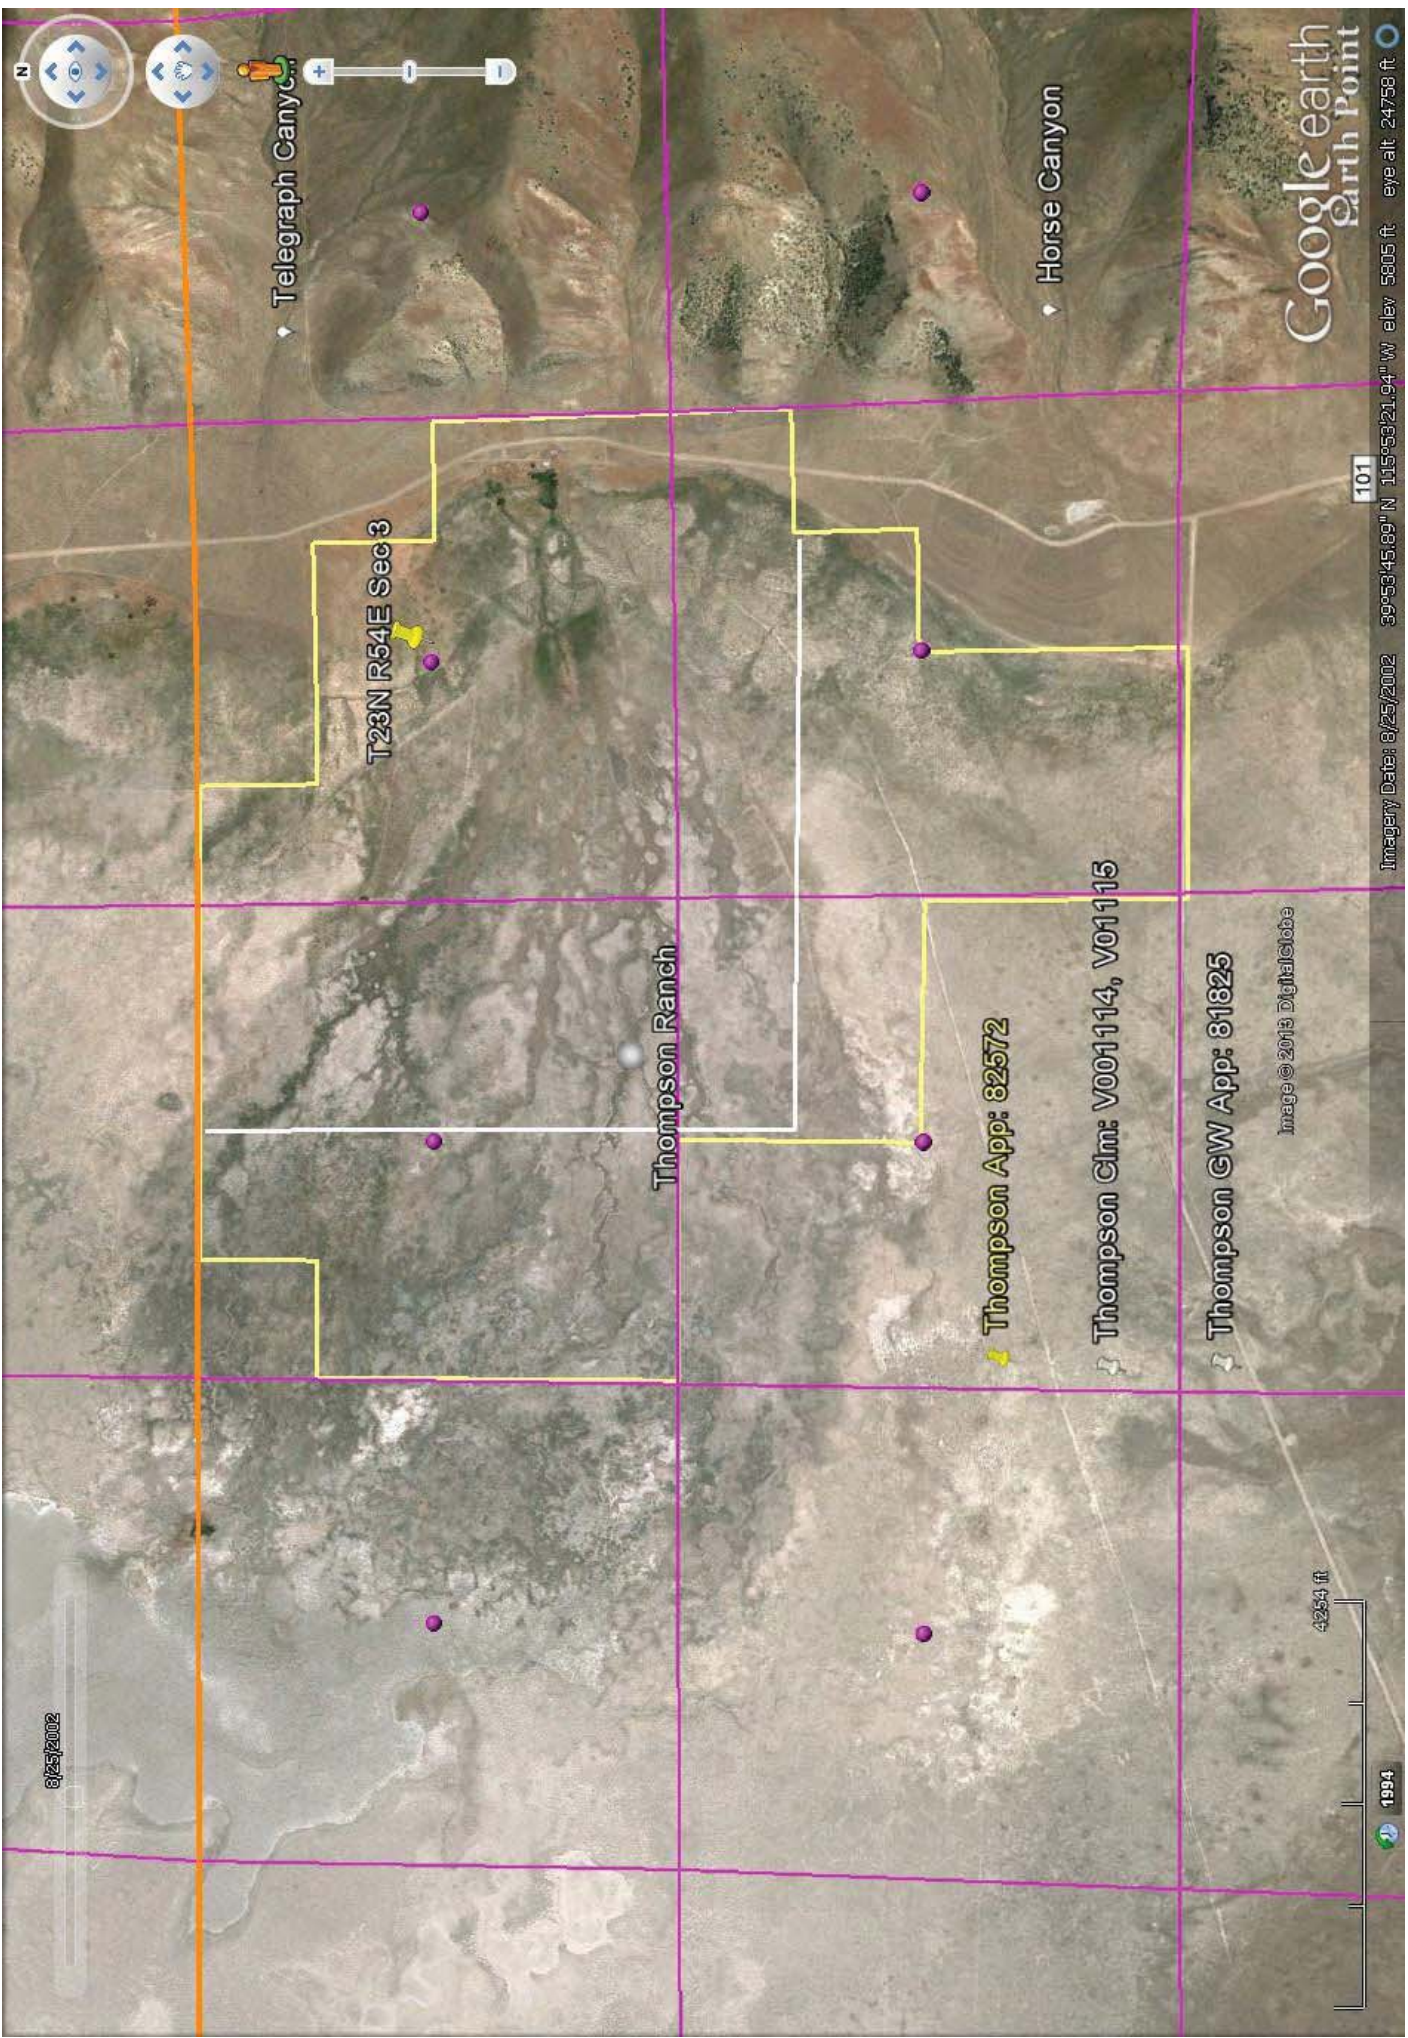

VENT_211

VENT_211

1994 10/12/2006 2012

Image USDA Farm Service Agency

4254 ft

101

Imagery Date: 5/24/2006 39°53'45.189" N 115°53'21.94" W elev 5805 ft eye alt 24758 ft

Google earth
Earth Point

9/11/2010
1994 2012

Telegraph Canyon

T23N R54E Sec3

Thompson Ranch

Thompson App: 82572

Thompson Clm: V001114, V01115

Thompson GW App: 81825

Image USDA Farm Service Agency

4254 ft

1994

101

Imagery Date: 8/30/2010 39°53'45.189" N 115°53'21.94" W elev 5805 ft eye alt 24758 ft

Google earth
Earth Point

EDB Ex. 414

Page 4 of 5