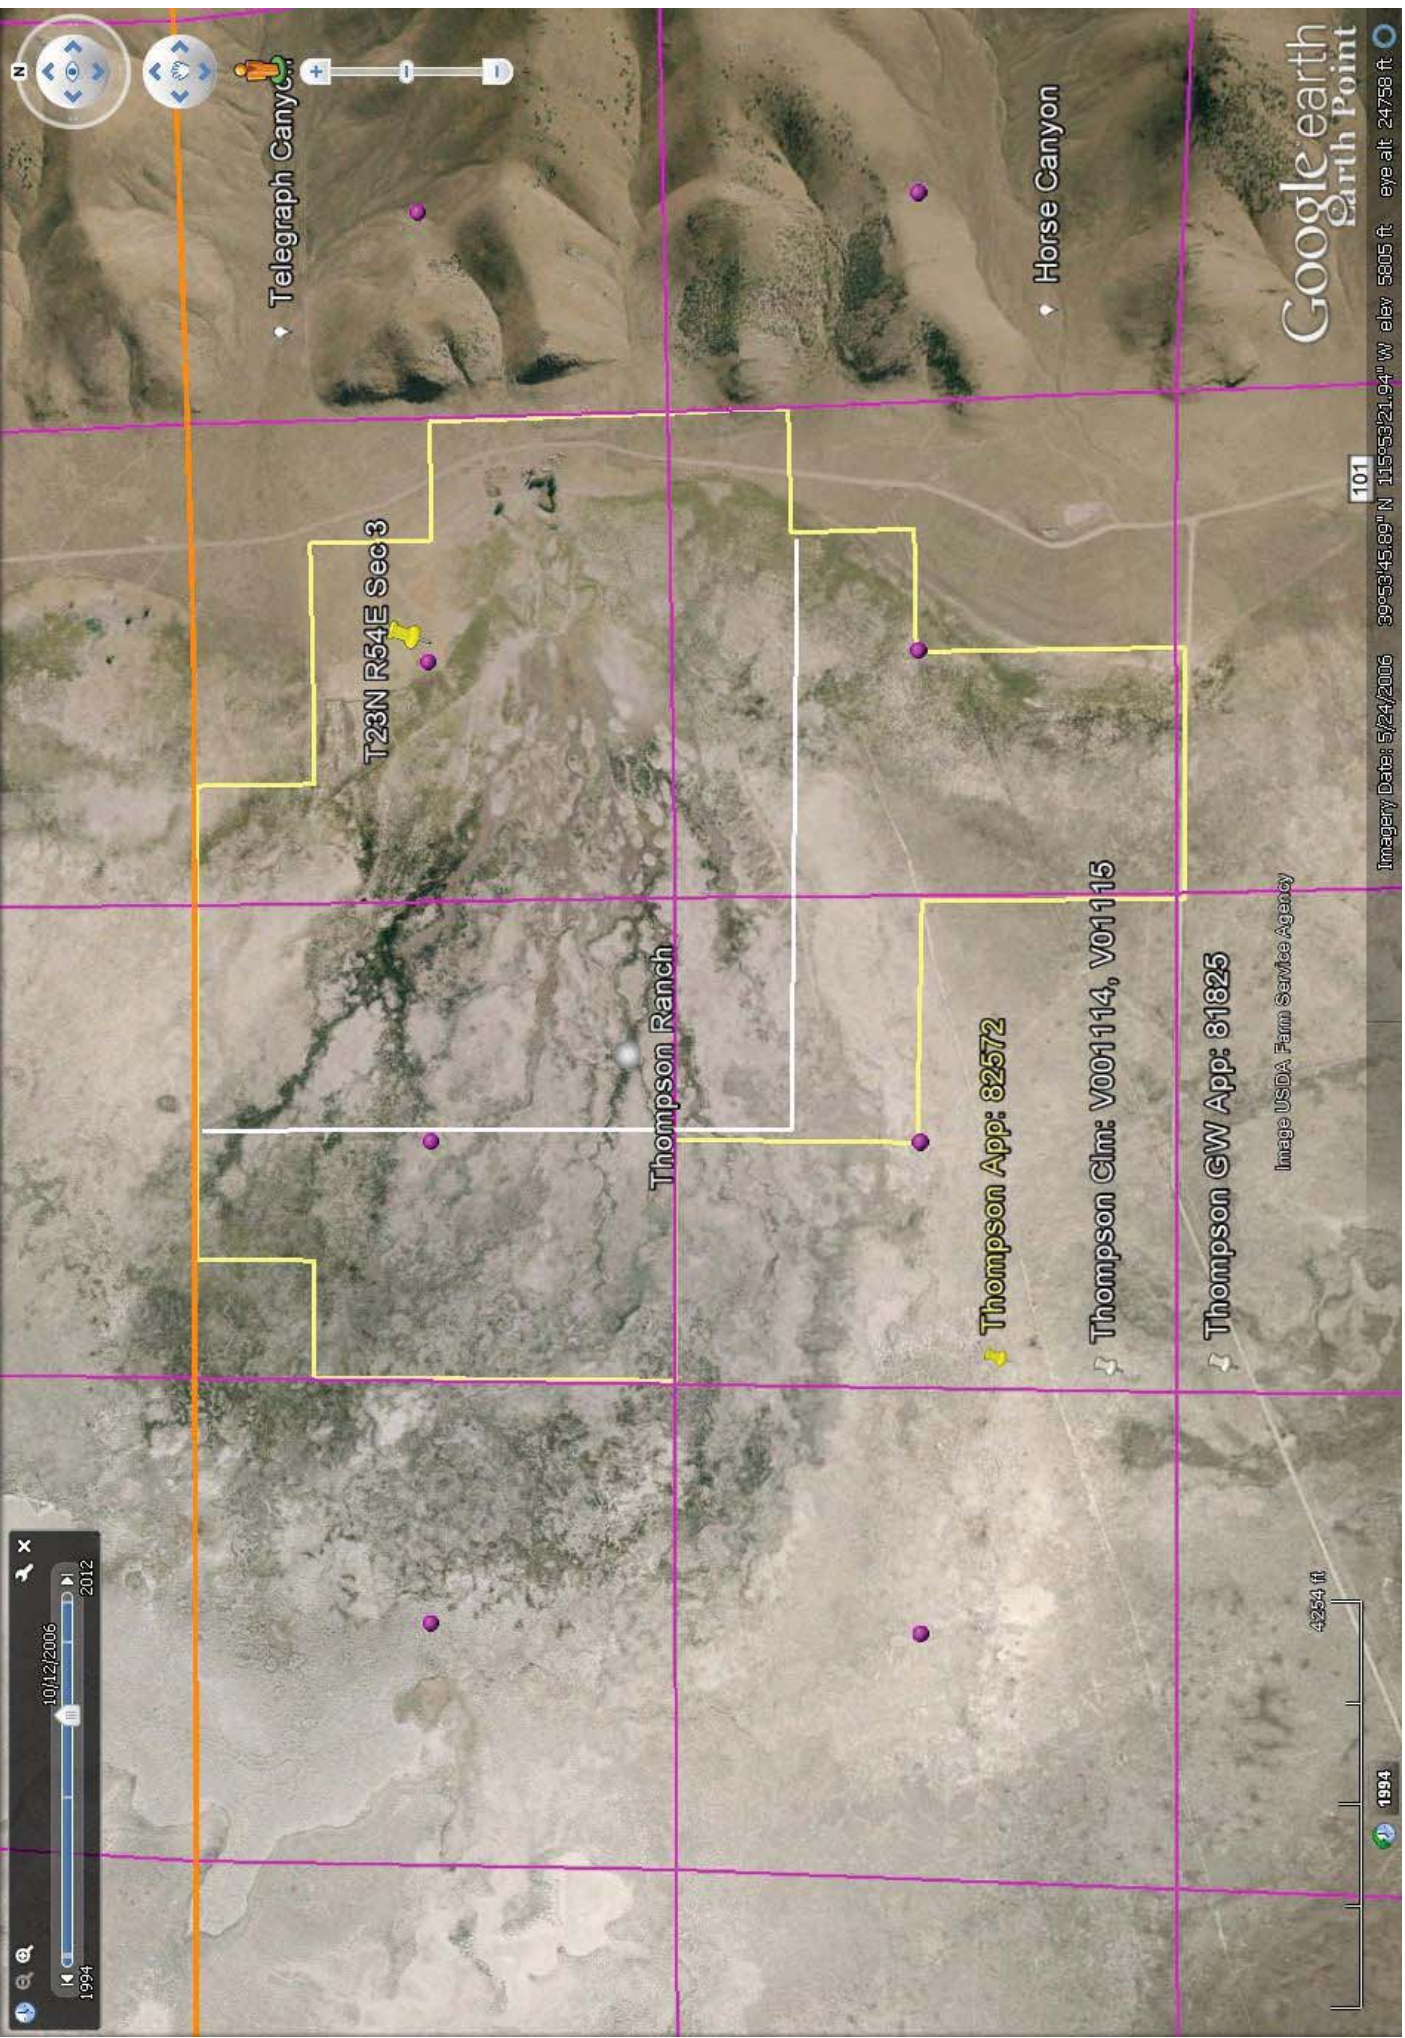

VENT_211

VENT_211

1994 10/12/2006 2012

Image USDA Farm Service Agency

4254 ft

101

Imagery Date: 5/24/2006 39°53'45.189" N 115°53'21.94" W elev 5805 ft eye alt 24758 ft

Google earth
Earth Point

9/11/2010
1994 2012

Telegraph Canyon

T23N R54E Sec3

Thompson Ranch

Thompson App: 82572

Thompson Clm: V001114, V01115

Thompson GW App: 81825

Image USDA Farm Service Agency

4254 ft

1994

101

Imagery Date: 8/30/2010 39°53'45.189" N 115°53'21.94" W elev 5805 ft eye alt 24758 ft

Google earth
Earth Point

EDB Ex. 414

Page 4 of 5