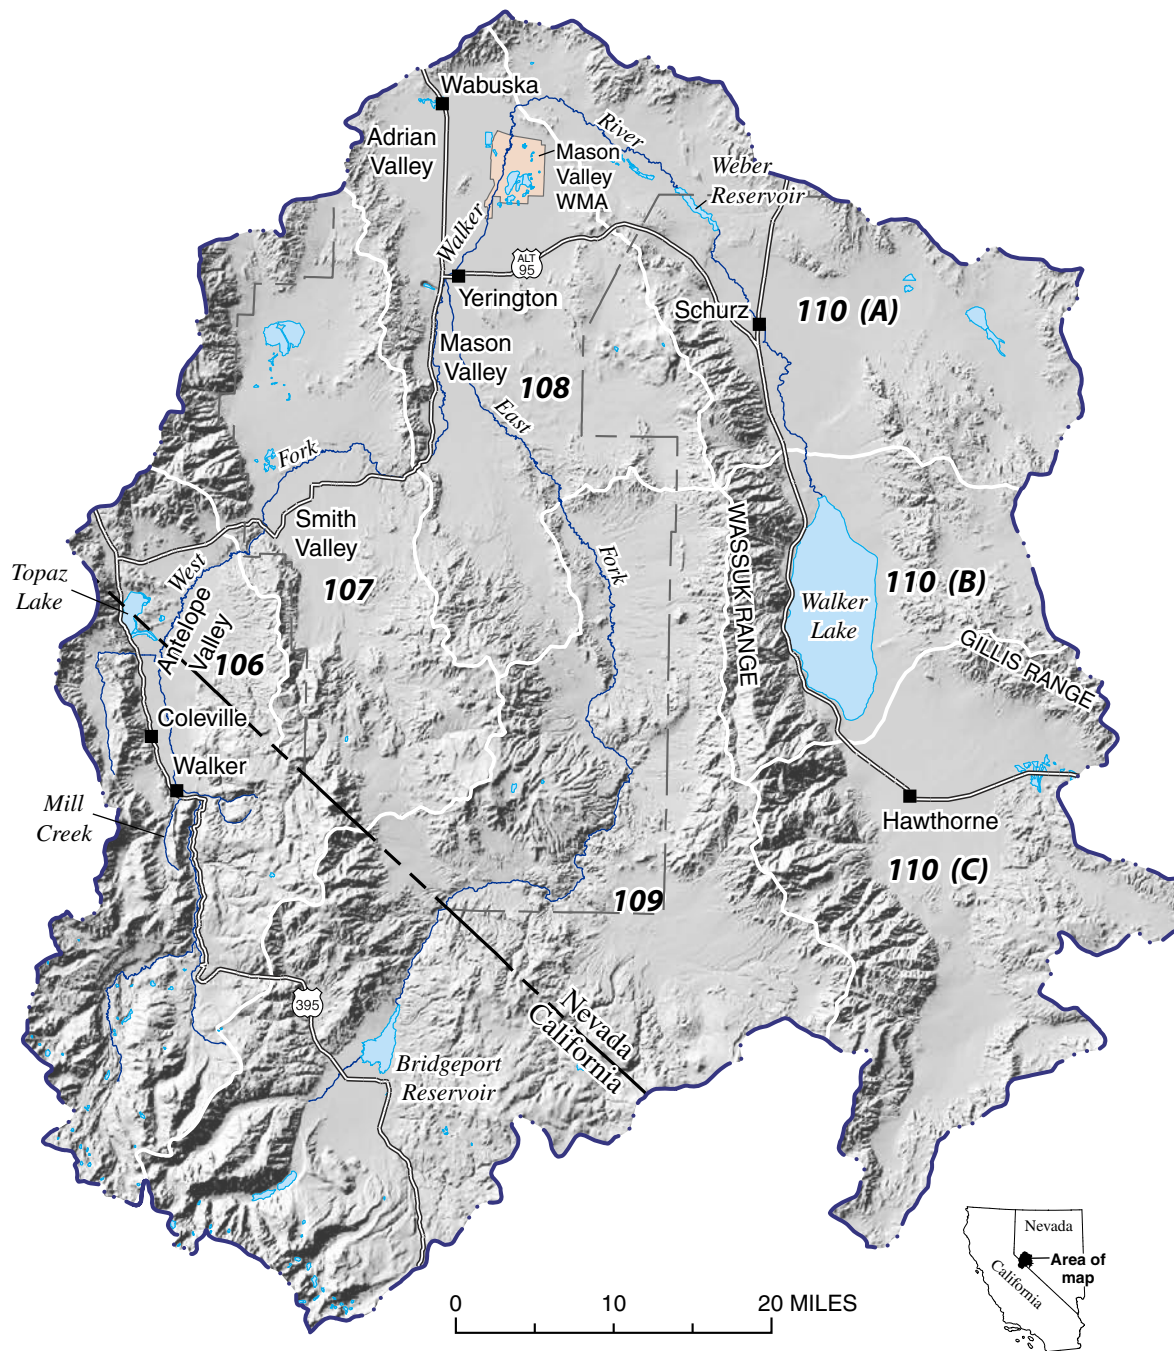

WRID, Lyon County and Bowman Protestants

EXHIBIT

164

Map showing location of main hydrologic features in the Walker River Basin,
California and Nevada

Map showing location of main hydrologic features in the Walker River Basin, California and Nevada