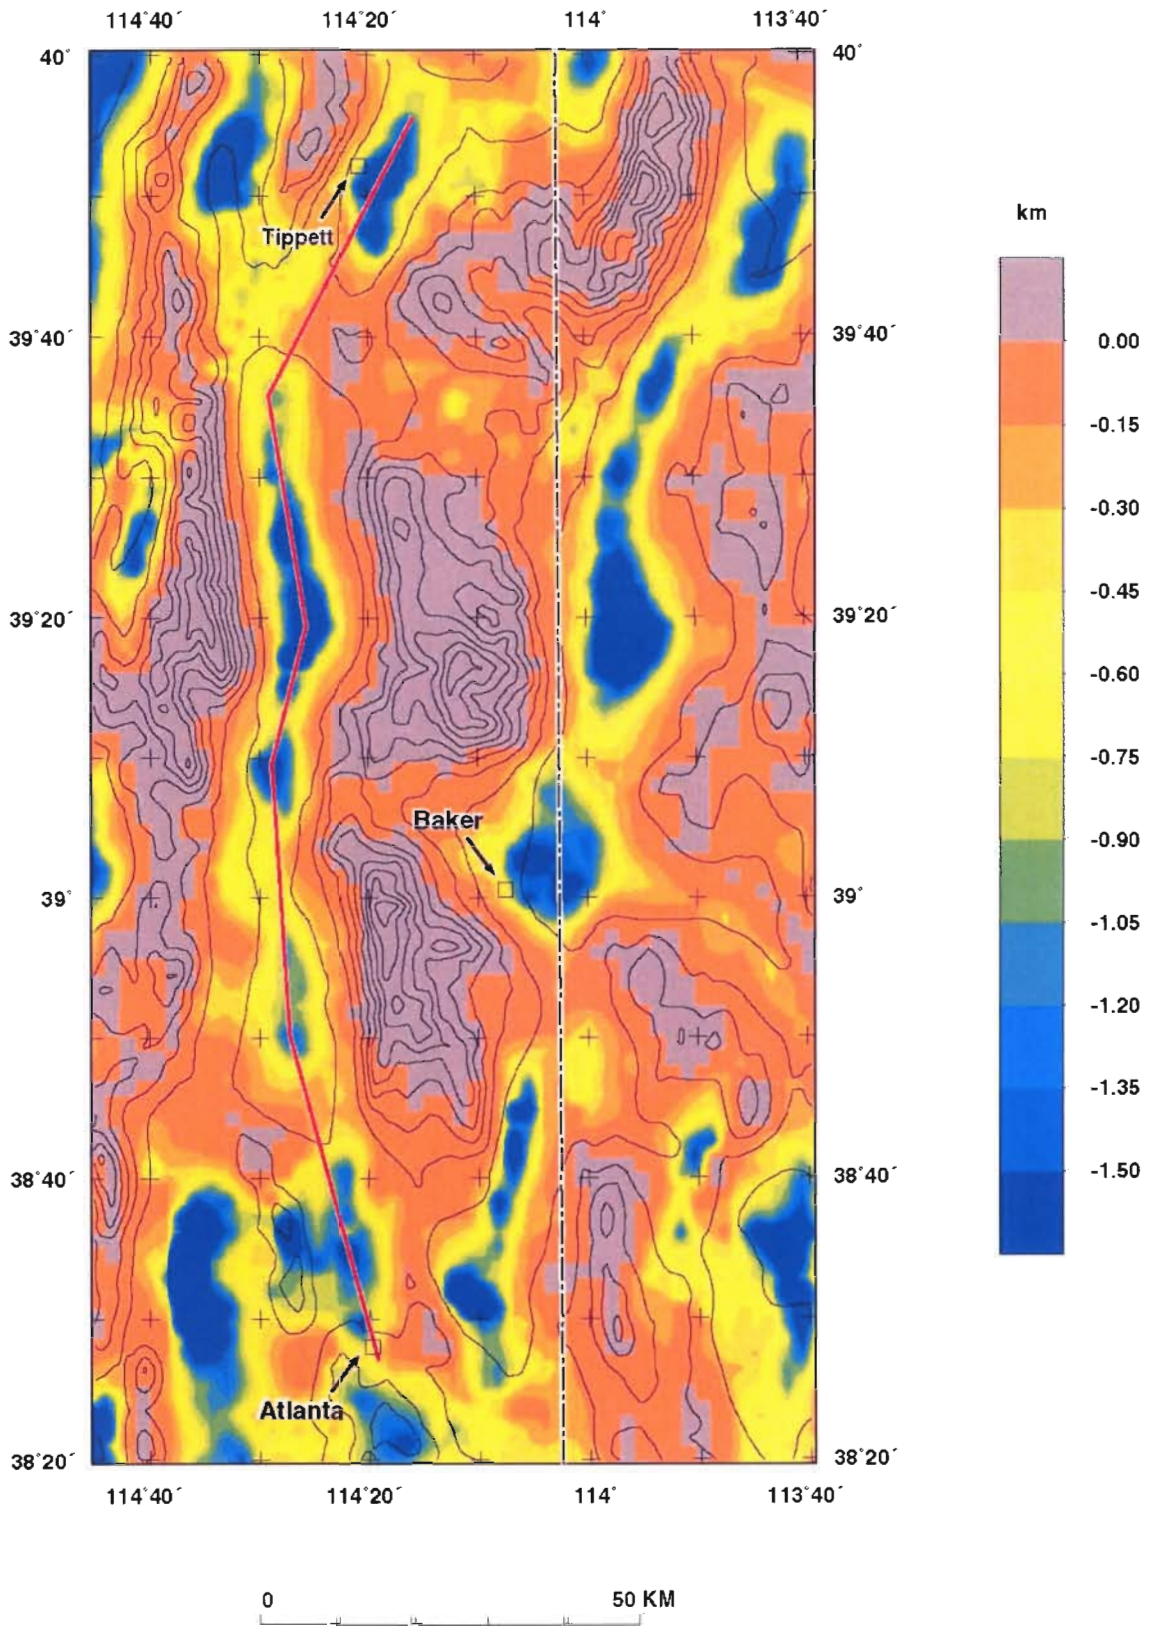

North-South Profile (2 km grid) Generated with GM-SYS Tue June 20 09:41:59 2006

Source: USGS Open File Report 2006-1160